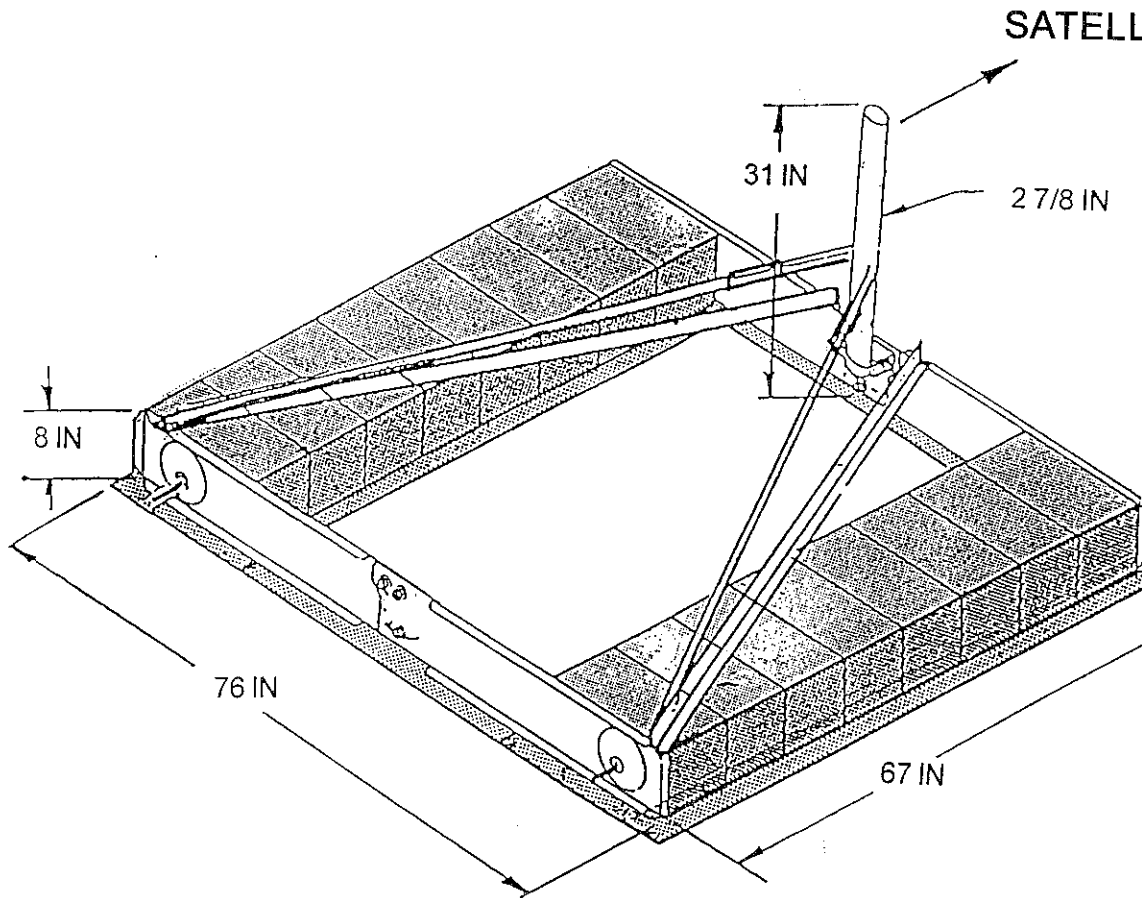

RIDGE MAST MOUNT (RMM)

- * Part Number 0800-123
- * 2.88 in. O.D. Mast Pipe Size
- * 70 MPH Wind Survival based on 30ft. above ground, exposure B

1.2M .6f/d Mount
used with Series 1123, 1124, and 1125

PRODELIN
ISO 9002 registered
certificate no. A2421
5002-206 (07-97) © PRODELIN