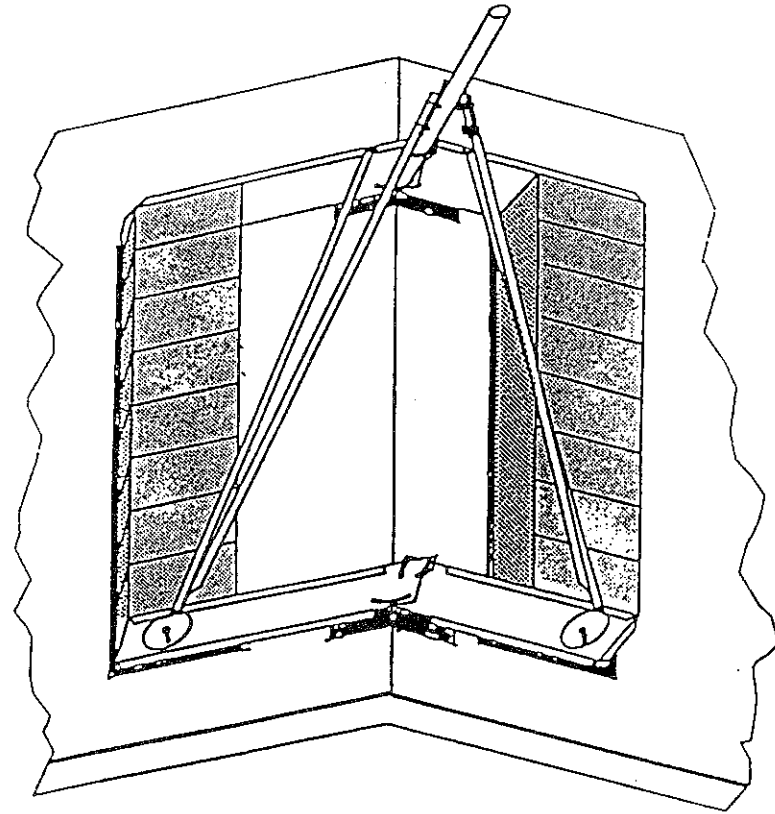

RIDGE MAST MOUNT (RMM)

- * Part Number 0800-123
- * 2.88 in. O.D. Mast Pipe Size
- * 70 MPH Wind Survival based on 30ft. above ground, exposure B

1.2M .6f/d Mount
used with Series 1123, 1124, and 1125

PRODELIN
ISO 9002 registered
certificate no. A2421
5002-206 (07-97) © PRODELIN